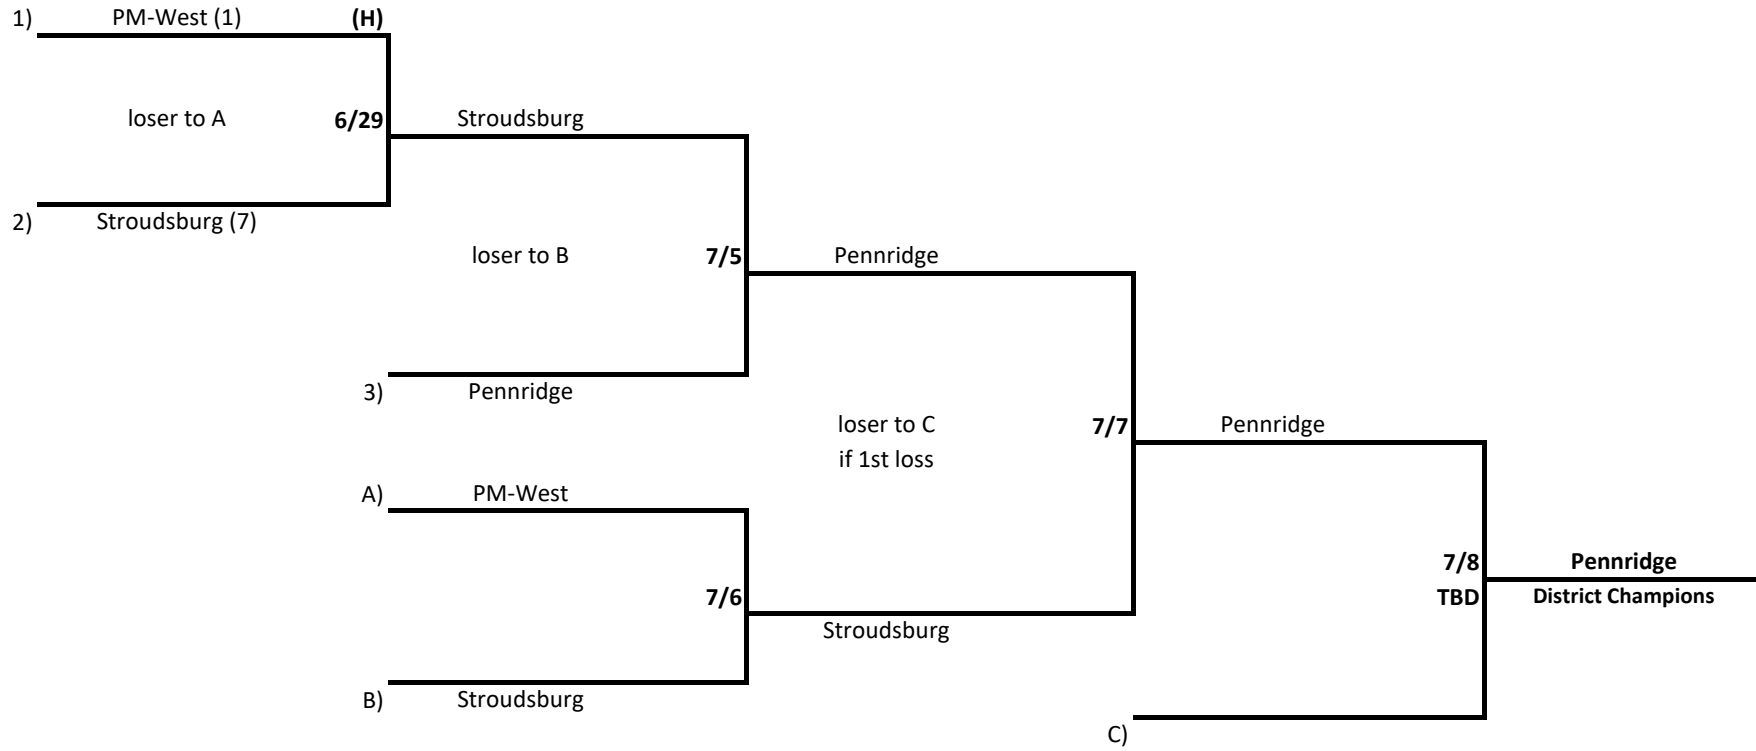

PA DISTRICT 29

SECTION 6 SENIORS BASEBALL

2023

*All Games Played at Creekview Park, Stroudsburg, PA

TEAMS:
Stroudsburg
PM-West
Penridge

(All games begin at 5:30pm unless noted otherwise)